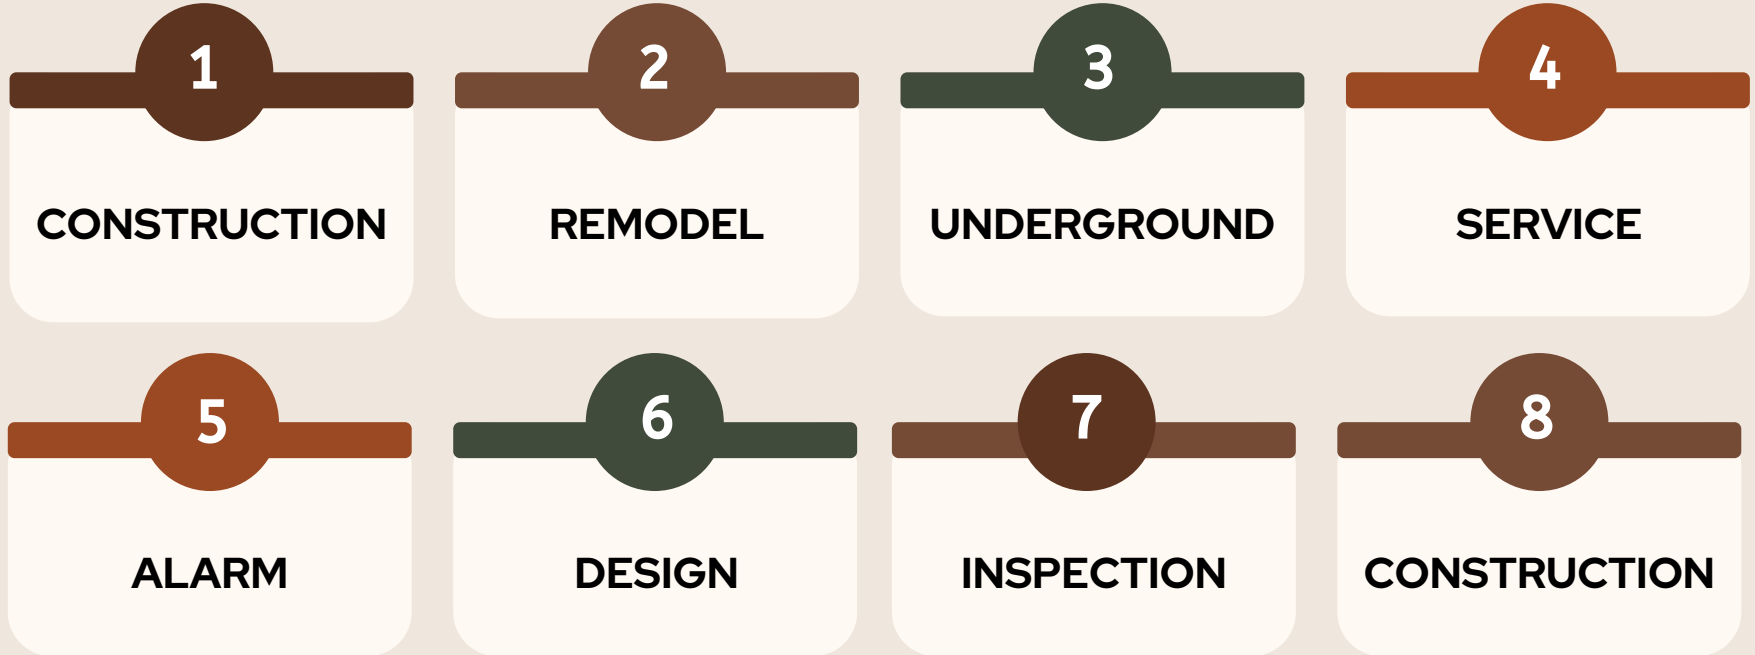

PAID ROTATIONAL PROGRAM

COLLEGE GRADS TO OPERATIONS

18 MONTHS - 24 MONTHS

PROGRAM TIMING

WHY ALLIED

ATTEND KICK OFF MEETINGS FOR EACH PHASE

MONTHLY MENTOR MEETING

MONTHLY LEADERSHIP DEVELOPMENT MEETING

QUARTERLY VOLUNTEER EVENT

AFTER THE PROGRAM

APPLY FOR A ROLE WITHIN ALLIED

LEARN YOUR NEW ROLE!